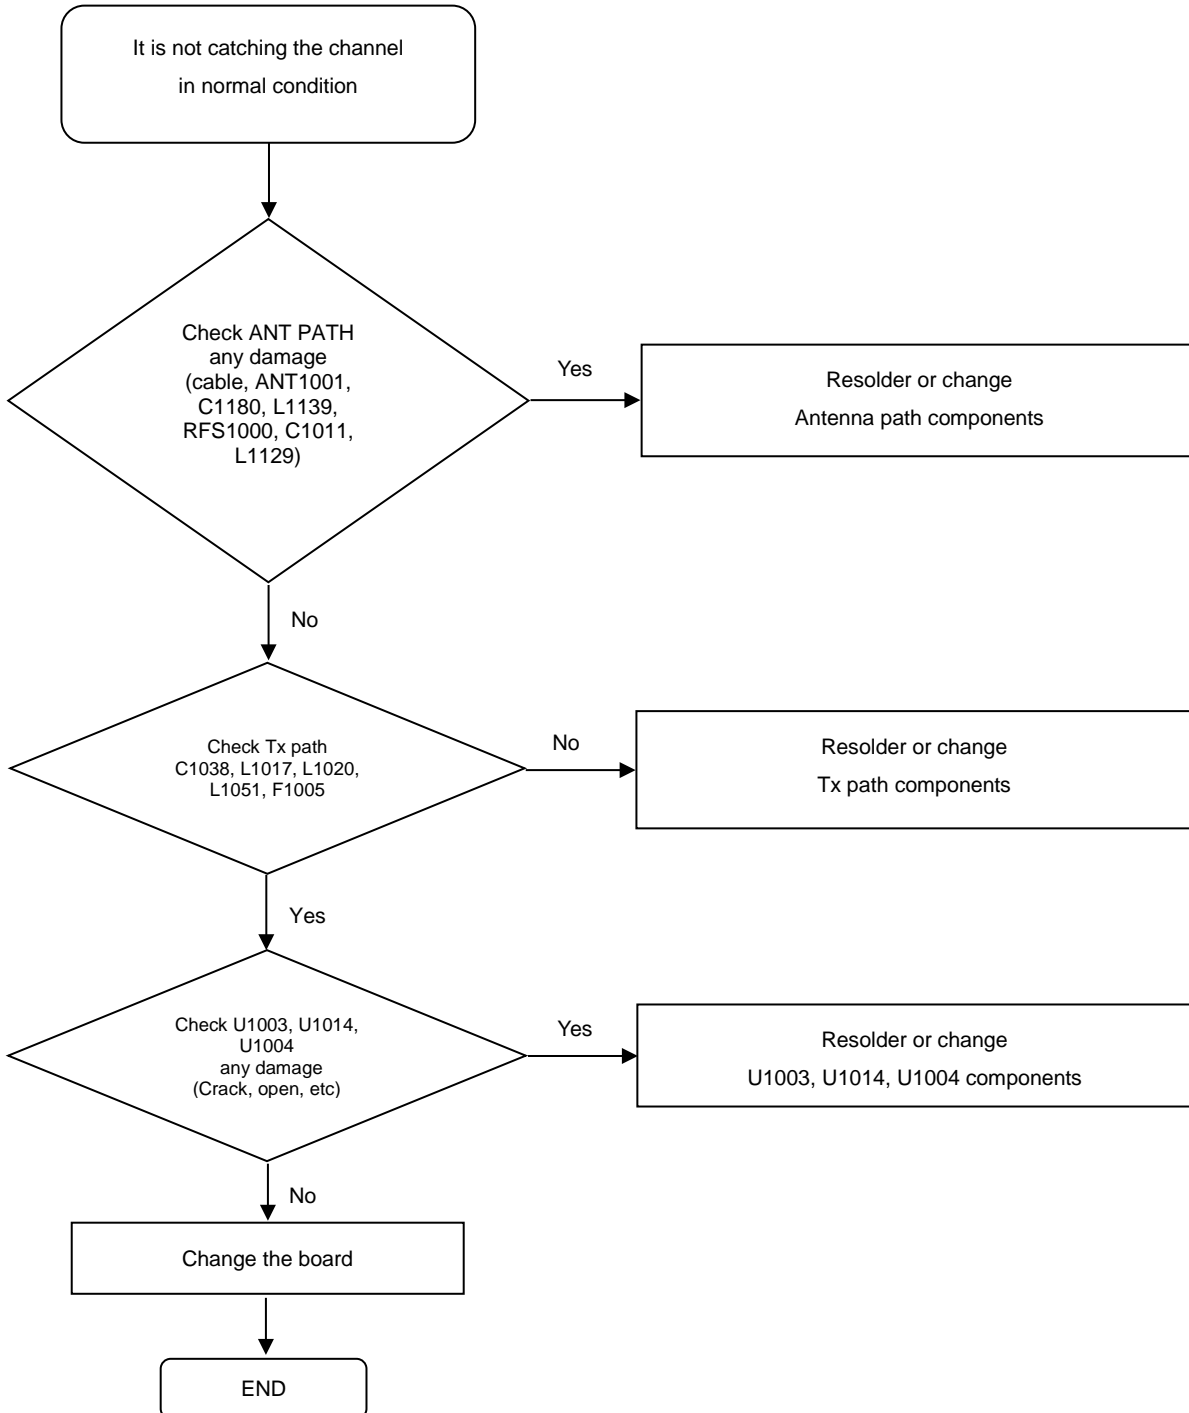

---

8. Level 3 Repair

8-4-31 WCDMA B2, LTE B2 TX