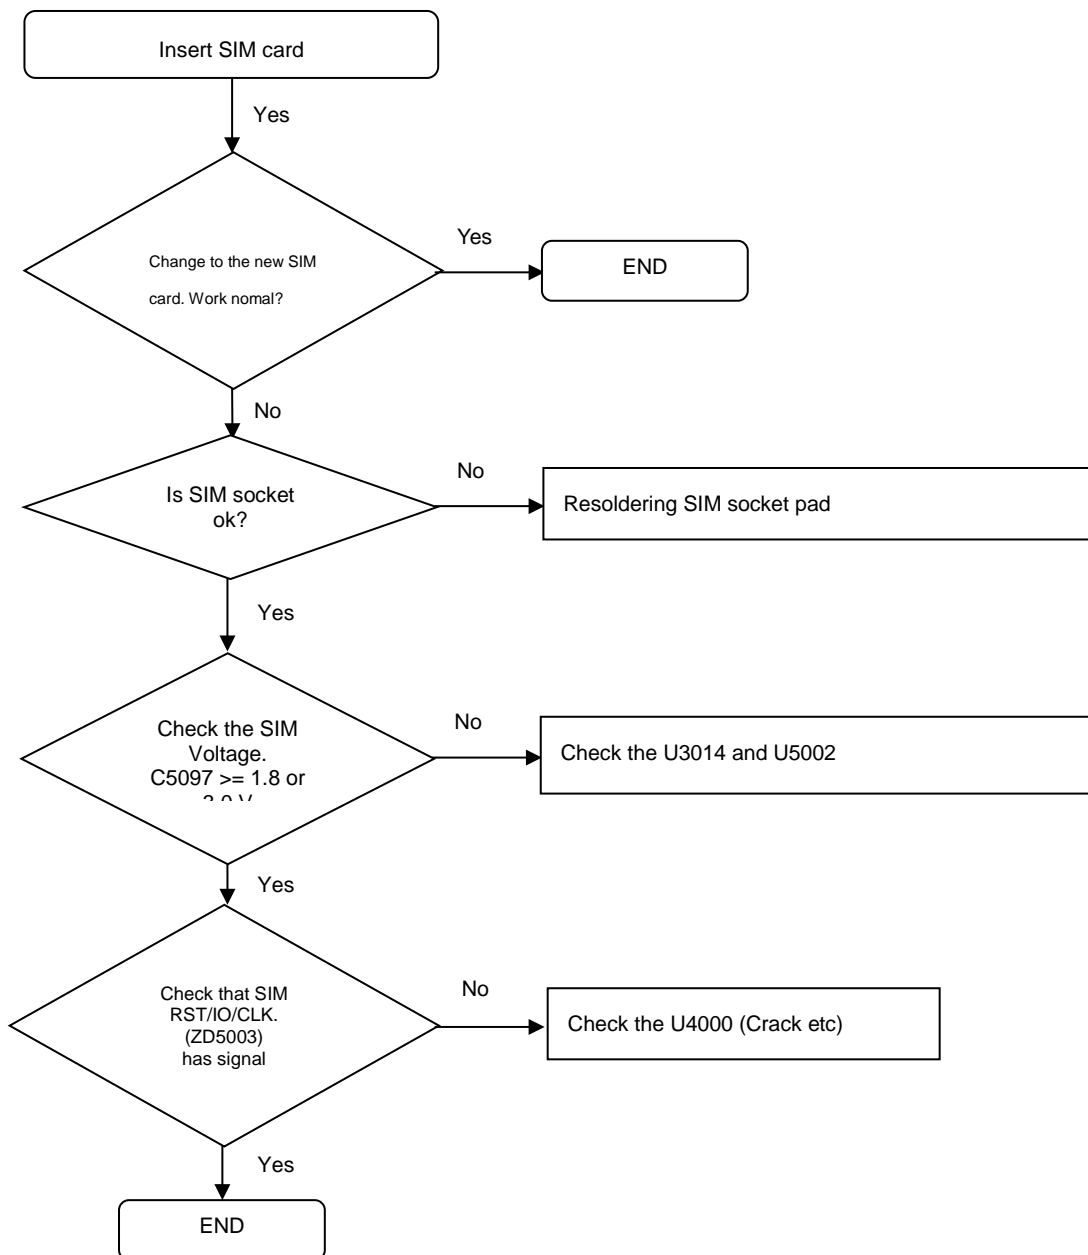

8960 & Spectrum Analyzer

Soldering iron

8. Level 3 Repair

8-4-1. Power On

8. Level 3 Repair

8-4-2. Initial

8. Level 3 Repair

8-4-3. No Service

8. Level 3 Repair

8-4-4-1. Sim Part(SIM1)

8. Level 3 Repair

8-4-4-2. Sim Part(SIM2)

8. Level 3 Repair

8-4-5. Charging Part

8. Level 3 Repair

8-4-6. OTG