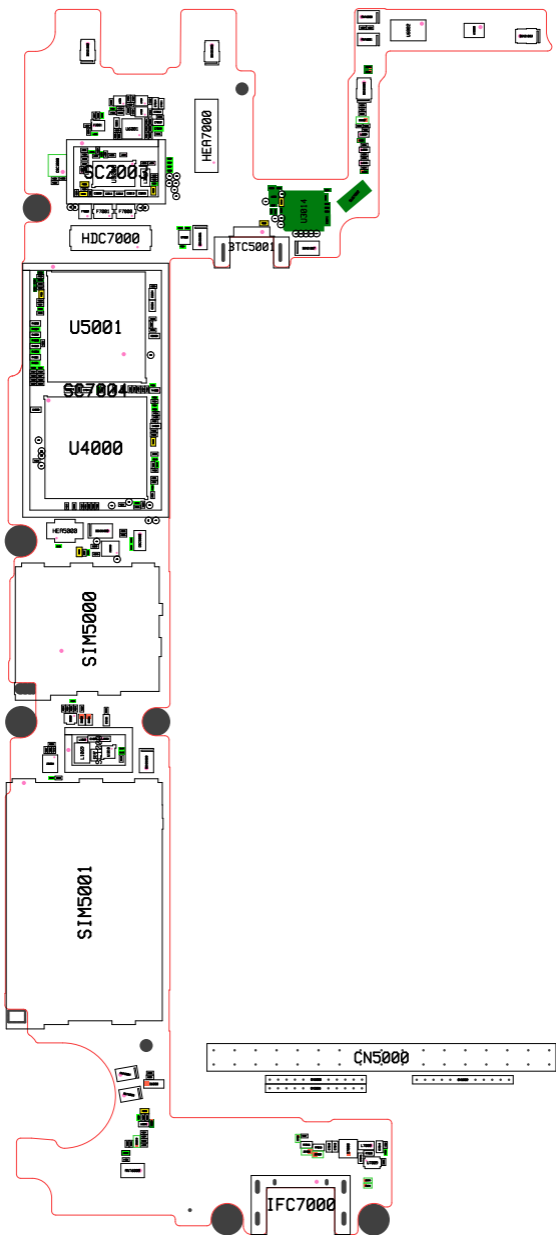

8. Level 3 Repair

8-1. Components Layout

8. Level 3 Repair

8-3. Flow chart of Troubleshooting.

Oscilloscope

Digital Multimeter

Power Supply

+ driver, ESD Safe Tweezer

8960 & Spectrum Analyzer

Soldering iron

8. Level 3 Repair

8-4-1. Power On

8. Level 3 Repair

8-4-2. Initial

8. Level 3 Repair

8-4-3. No Service

8. Level 3 Repair

8-4-4-1. Sim Part(SIM1)

8. Level 3 Repair

8-4-4-2. Sim Part(SIM2)

8. Level 3 Repair

8-4-5. Charging Part

8. Level 3 Repair

8-4-6. OTG

8. Level 3 Repair

8-4-7-1. Proxy Sensor

8. Level 3 Repair

8-4-7-2. Accel Sensor

8. Level 3 Repair

8-4-8 Microphone Part - Main MIC

8. Level 3 Repair

8-4-9. Receiver Part