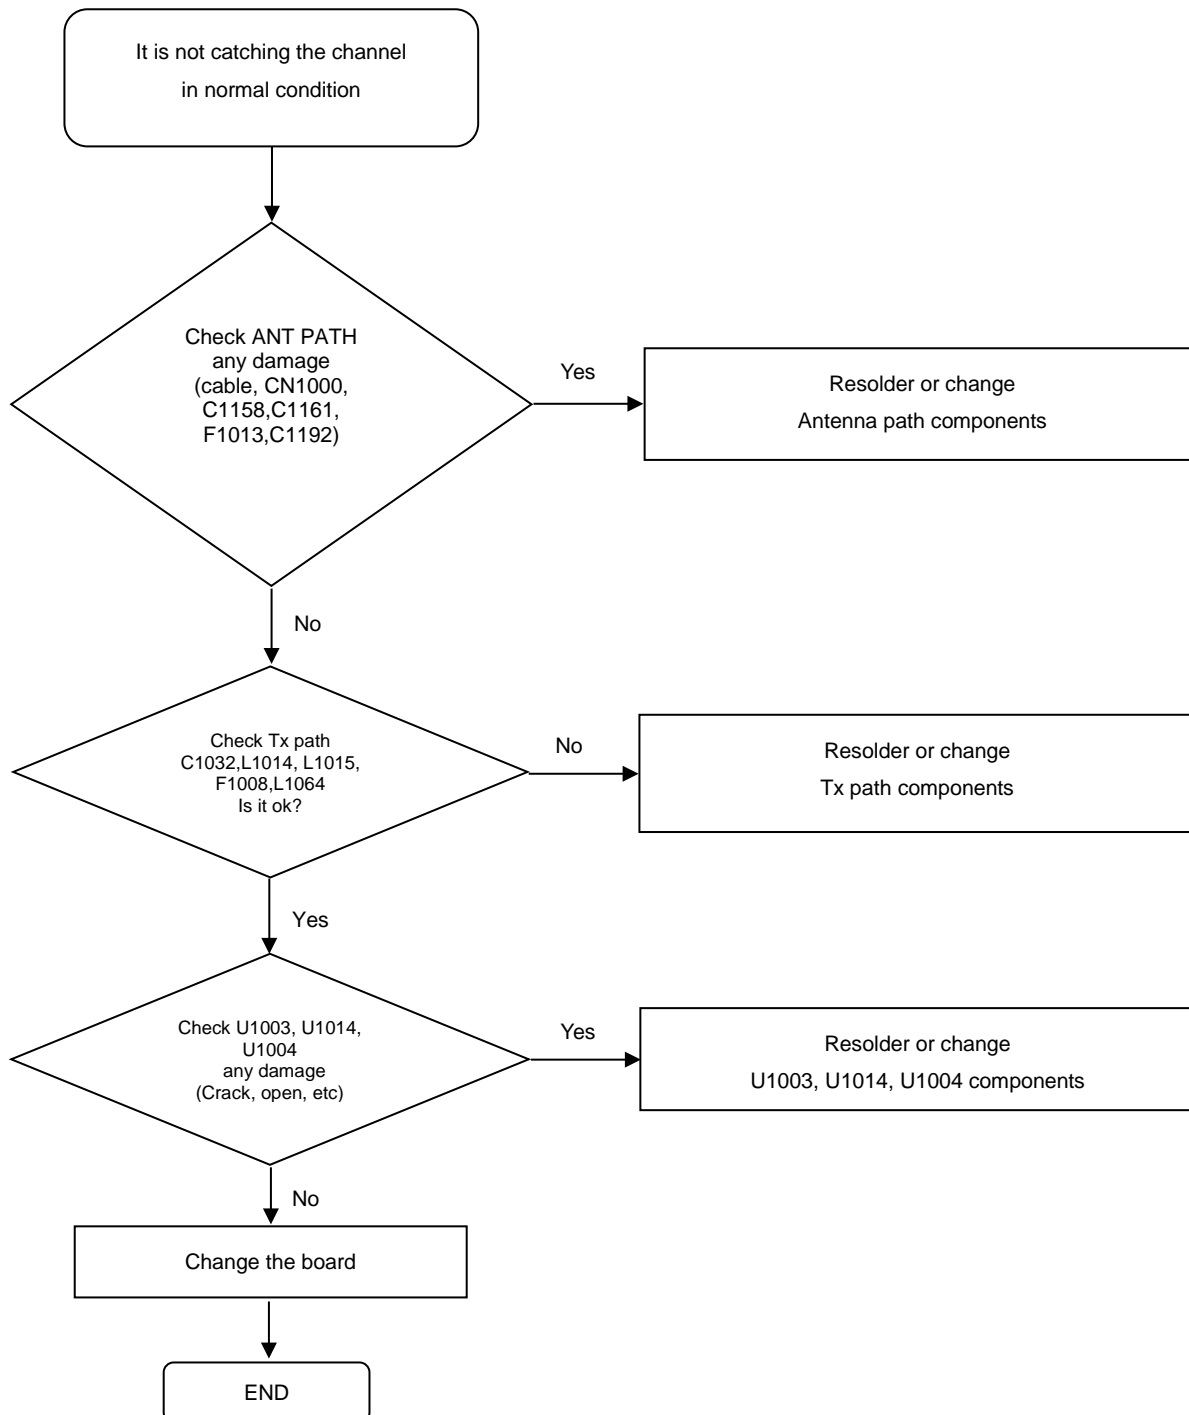

8. Level 3 Repair

8-4-34 WCDMA B8, LTE B8 TX

8. Level 3 Repair

8-4-35 LTE B7 TX

8. Level 3 Repair

8-4-36 LTE B38 TX

8. Level 3 Repair

8-4-37 LTE B40 TX

8. Level 3 Repair

8-5. Service Schematics - NC Point(Top View)

UCP5000 (AP)
NC : AT12