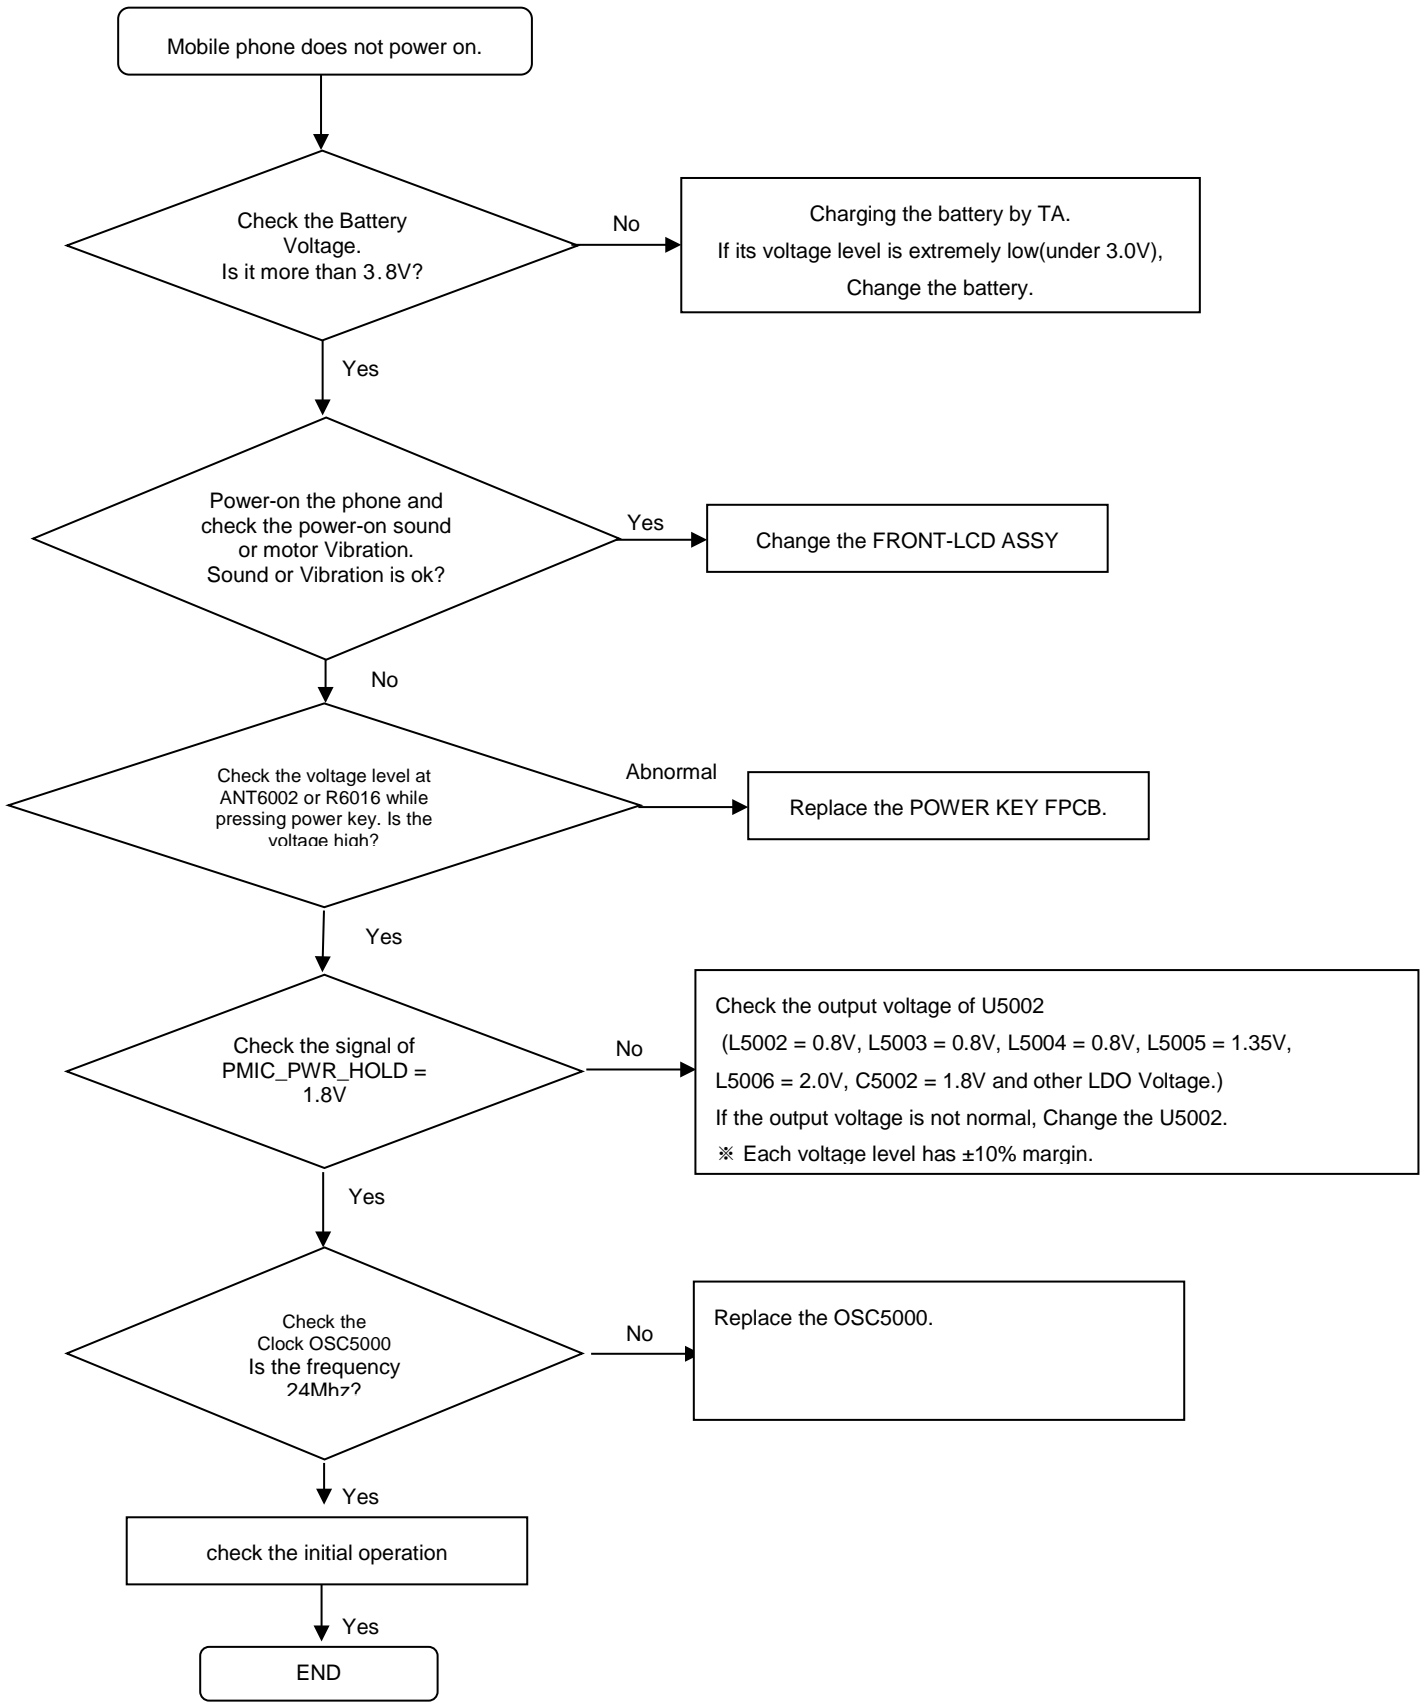

8. Level 3 Repair

8-4-1. Power On