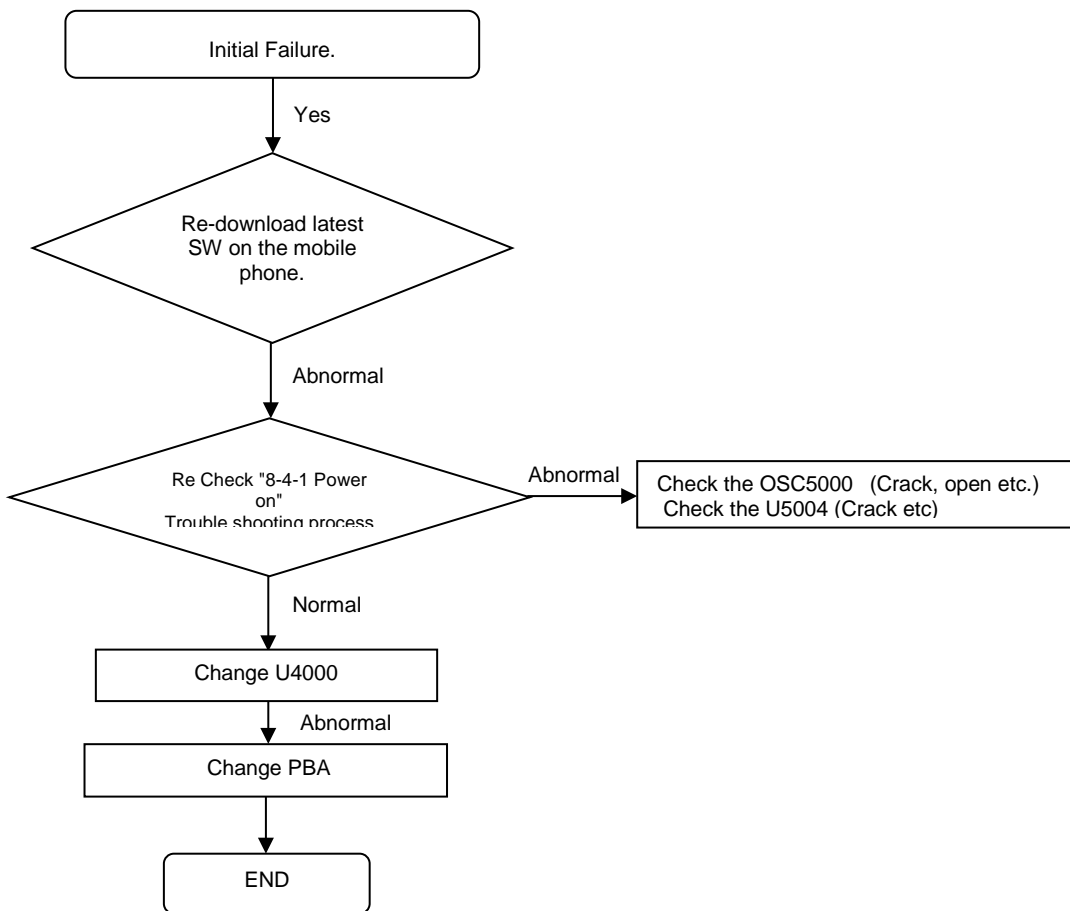

8. Level 3 Repair

8-1. Components Layout

8. Level 3 Repair

8-3. Flow chart of Troubleshooting.

Oscilloscope

Digital Multimeter

Power Supply

+ driver, ESD Safe Tweezer

8960 & Spectrum Analyzer

Soldering iron

8. Level 3 Repair

8-4-1. Power On

8. Level 3 Repair

8-4-2. Initial

8. Level 3 Repair

8-4-3. No Service

8. Level 3 Repair

8-4-4-1. Sim Part(SIM1)

8. Level 3 Repair

8-4-4-2. Sim Part(SIM2)

8. Level 3 Repair

8-4-5. Charging Part

8. Level 3 Repair

8-4-6. OTG