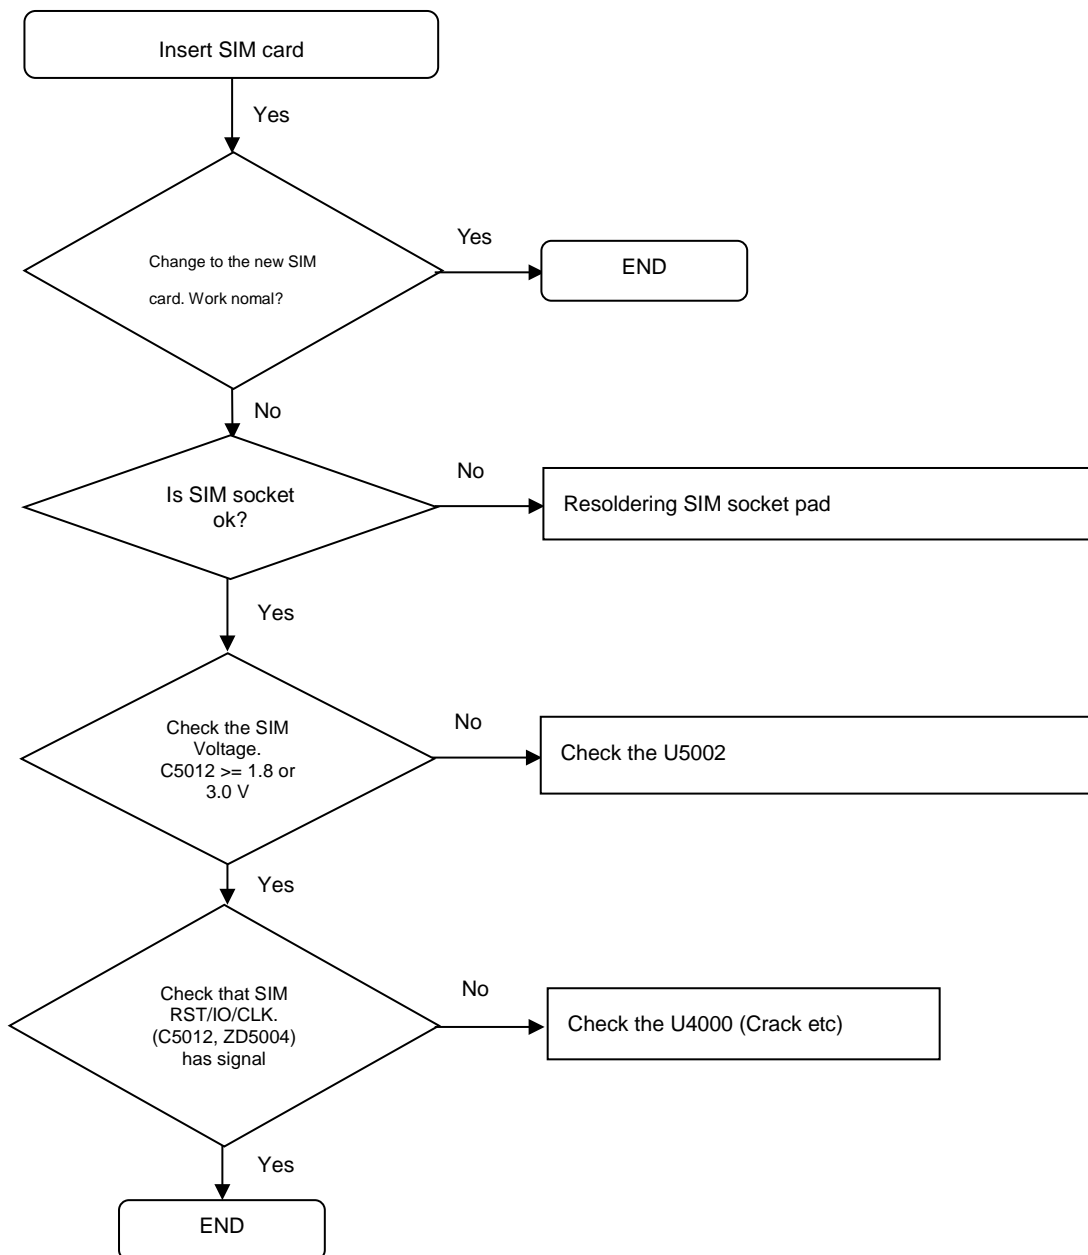

8960 & Spectrum Analyzer

Soldering iron

8. Level 3 Repair

8-4-1. Power On

8. Level 3 Repair

8-4-2. Initial

8. Level 3 Repair

8-4-3. No Service

8. Level 3 Repair

8-4-4-1. Sim Part(SIM1)

8. Level 3 Repair

8-4-4-2. Sim Part(SIM2)

8. Level 3 Repair

8-4-5. Charging Part

8. Level 3 Repair

8-4-6. OTG