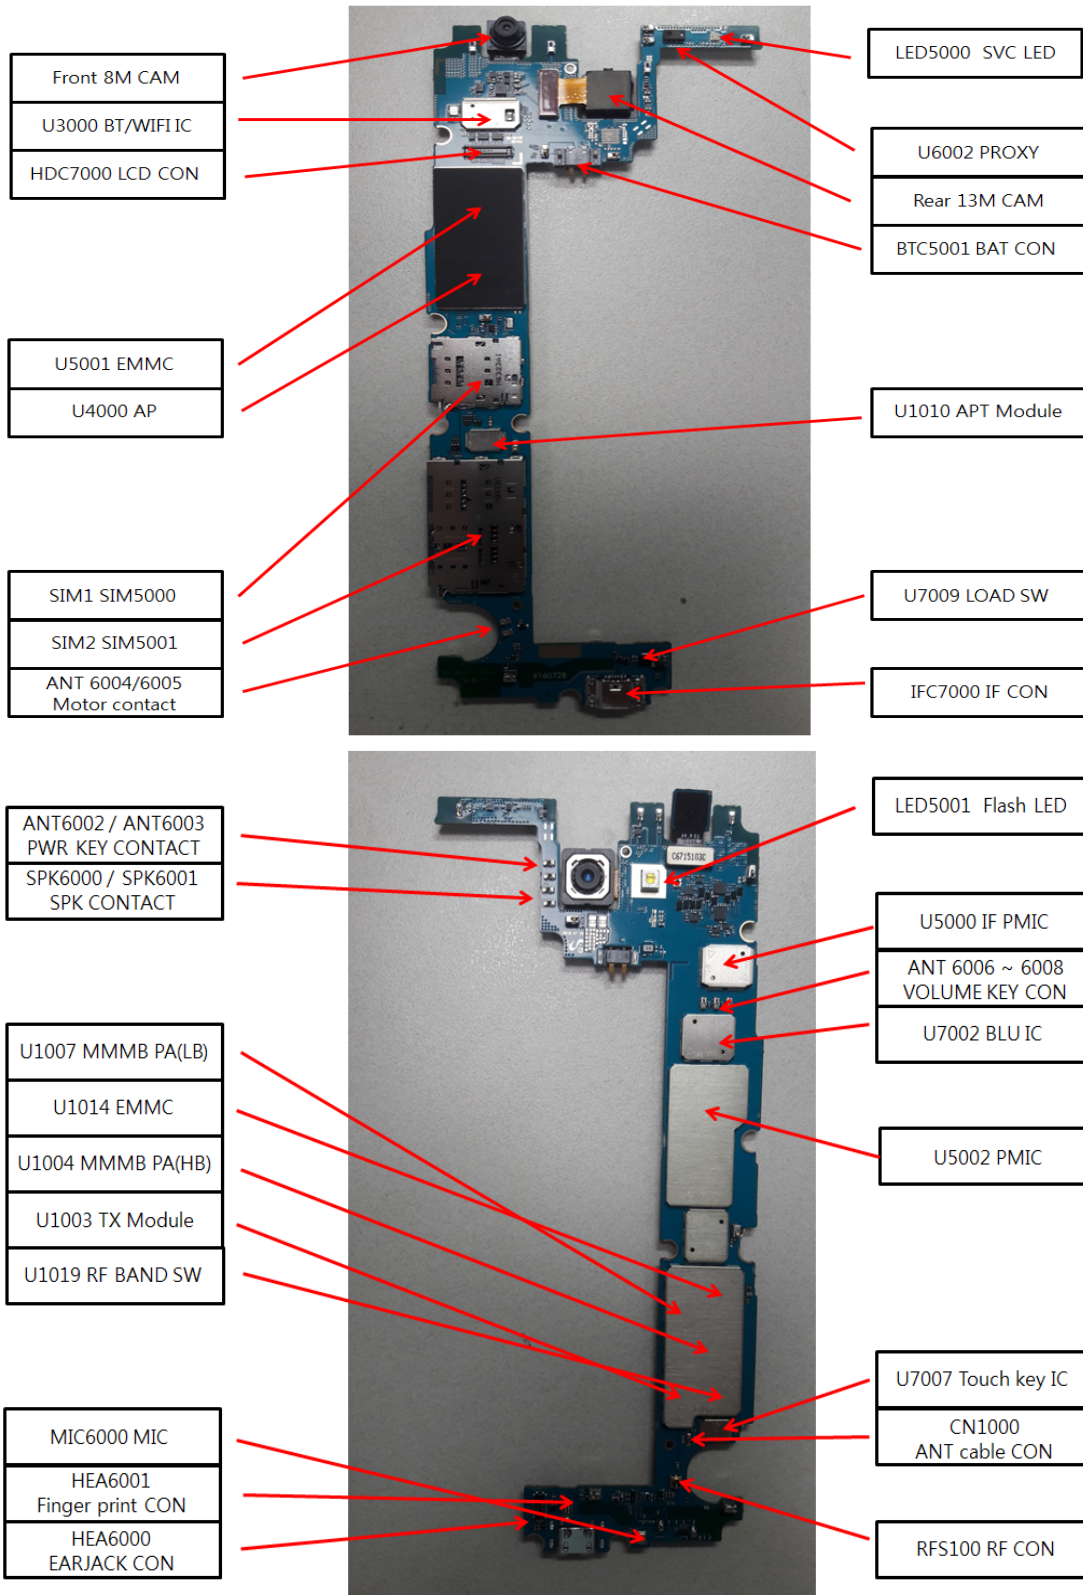

8. Level 3 Repair

8-1. Components Layout

8. Level 3 Repair

8-3. Flow chart of Troubleshooting.

Oscilloscope

Digital Multimeter

Power Supply

+ driver, ESD Safe Tweezer

8960 & Spectrum Analyzer

Soldering iron

8. Level 3 Repair

8-4-1. Power On

8. Level 3 Repair

8-4-2. Initial

8. Level 3 Repair

8-4-3. No Service

8. Level 3 Repair

8-4-4-1. Sim Part(SIM1)

8. Level 3 Repair

8-4-4-2. Sim Part(SIM2)

8. Level 3 Repair

8-4-5. Charging Part

8. Level 3 Repair

8-4-6. OTG

8. Level 3 Repair

8-4-7-1. Proxy Sensor

8. Level 3 Repair

8-4-7-2. Accel Sensor

8. Level 3 Repair

8-4-8 Microphone Part - Main MIC

8. Level 3 Repair

8-4-9. Receiver Part