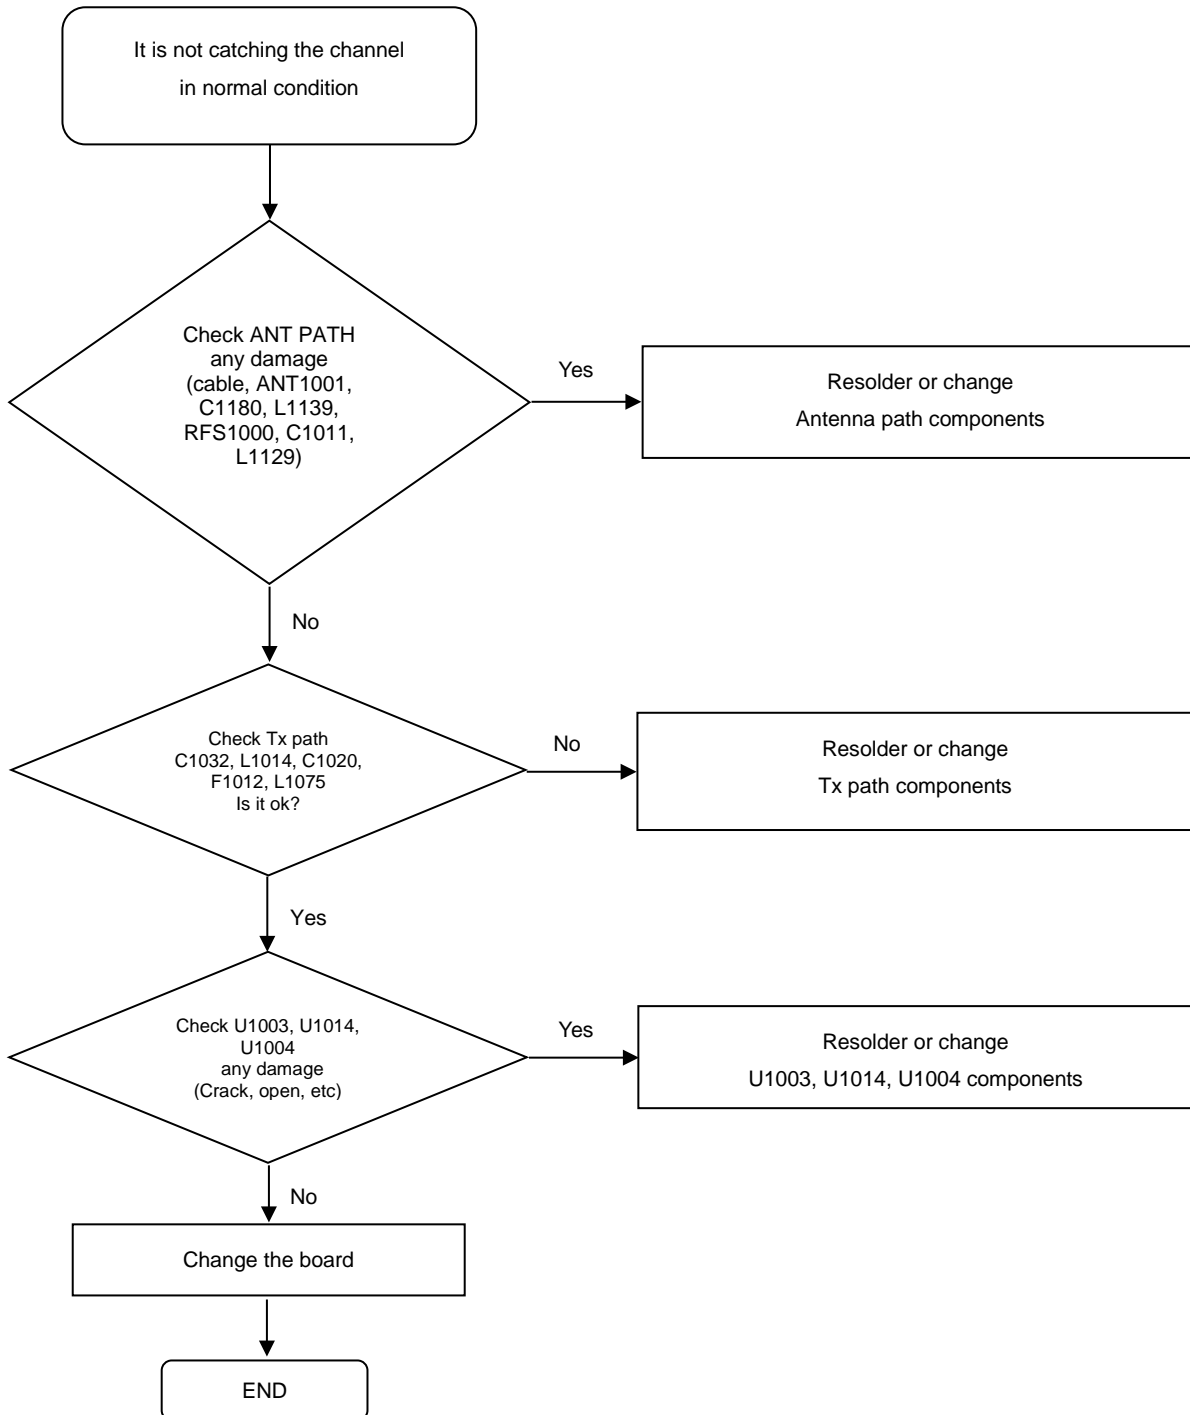

8. Level 3 Repair

8-4-34 WCDMA B8, LTE B8 TX

8. Level 3 Repair

8-4-35 LTE B7 TX

8. Level 3 Repair

8-4-36 LTE B38 TX

8. Level 3 Repair

8-4-37 LTE B40 TX

8. Level 3 Repair

8-5. Service Schematics - NC Point(Top View)

UCP5000 (AP)
NC : AT12