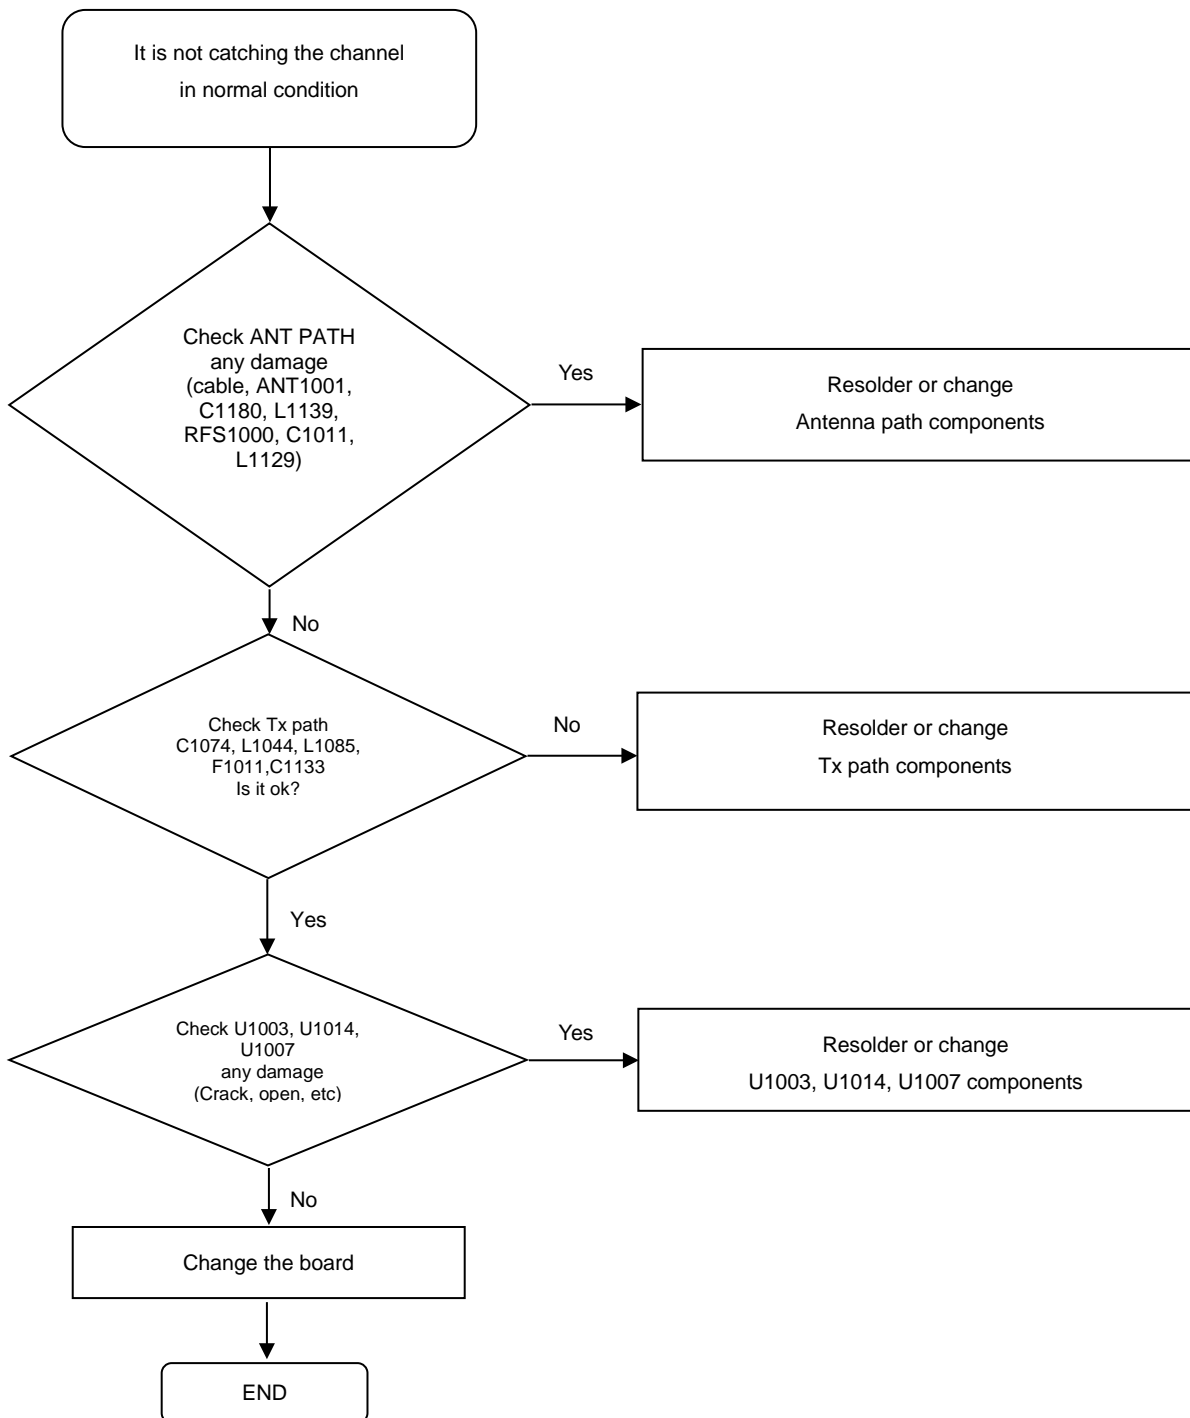

8. Level 3 Repair

8-4-26. LTE 40 RX

8. Level 3 Repair

8-4-27. GSM1800, 1900 TX

8. Level 3 Repair

8-4-28 LTE 20 TX

8. Level 3 Repair

8-4-29. GSM850, 900 TX