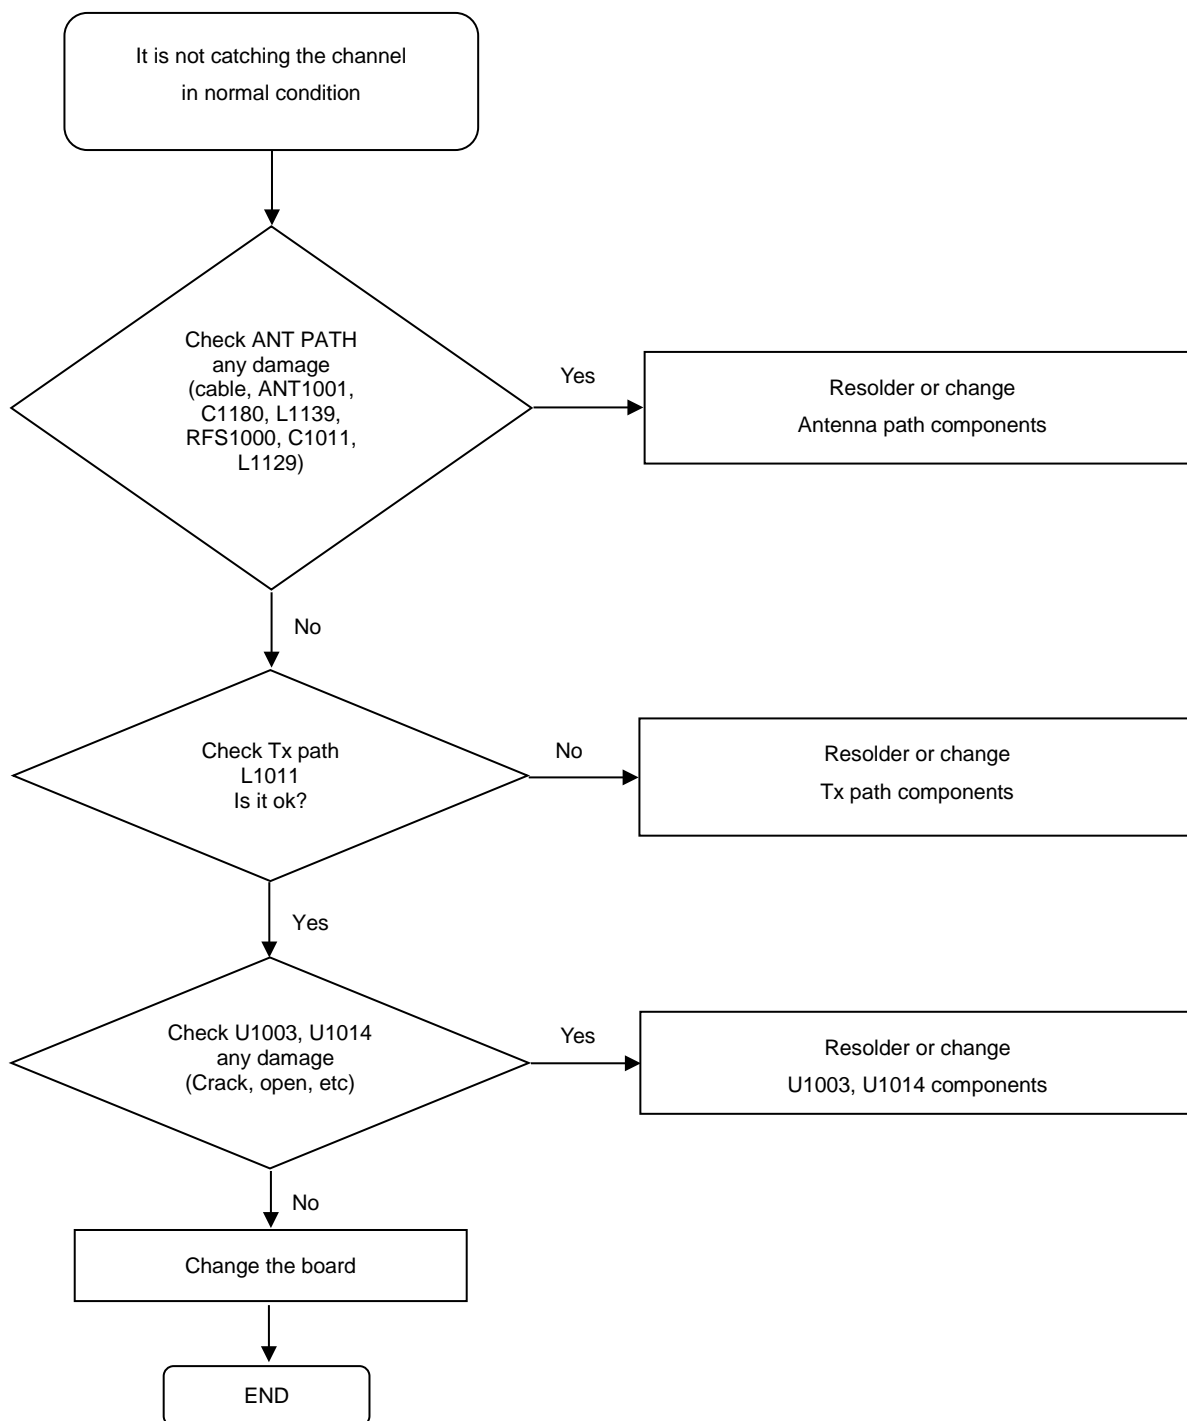

8. Level 3 Repair

8-4-26. LTE 40 RX

8. Level 3 Repair

8-4-27. GSM1800, 1900 TX

8. Level 3 Repair

8-4-28 LTE 20 TX

8. Level 3 Repair

8-4-29. GSM850, 900 TX