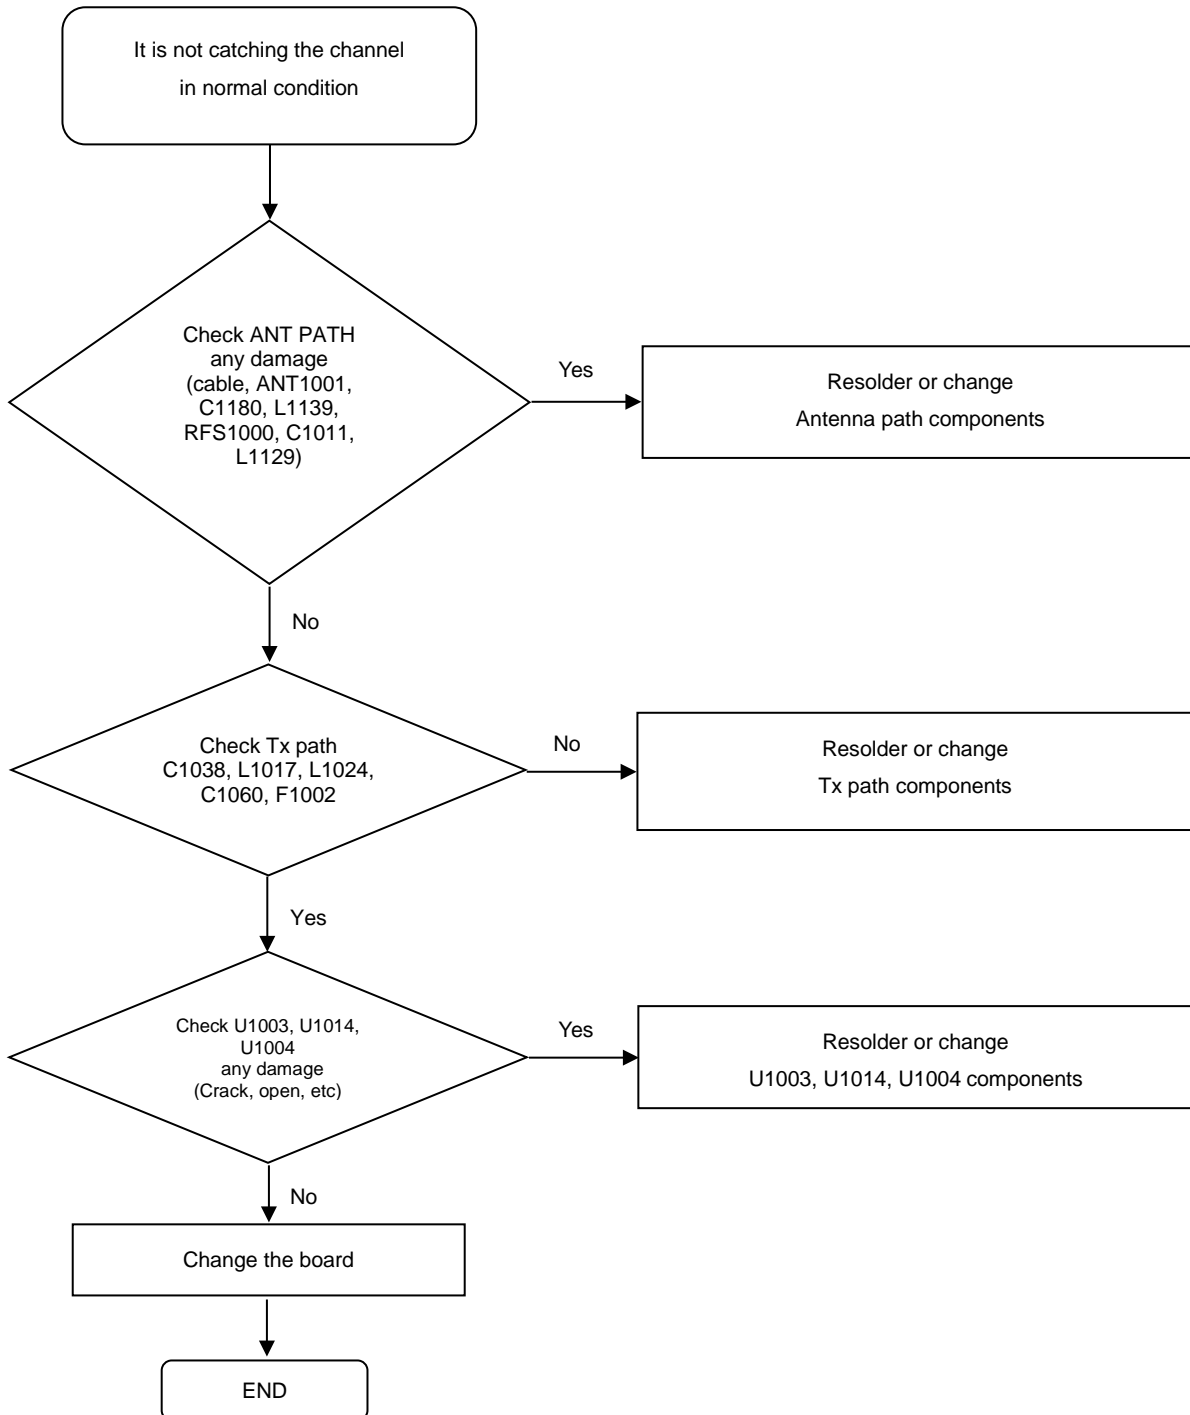

---

8. Level 3 Repair

8-4-30 WCDMA B1, LTE B1 TX